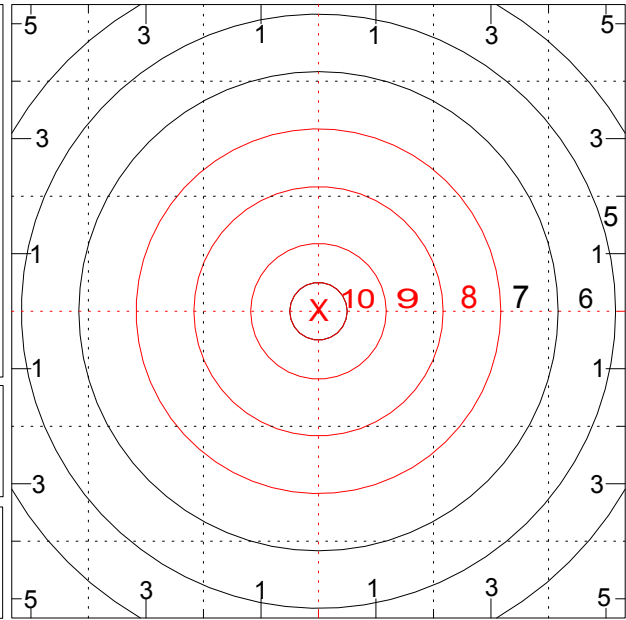

300 RAPID PRONE

RANGE/TOURNAMENT	RELAY/TARGET	DATE/TIME

LIGHT
12
9 3
6

DIRECTION

BRIGHT
DULL
DARK
VARIABLE

WIND
12
9 3
6

NONE
STEADY
GUSTING
FISHTAIL
SPEED

MIRAGE
SLOW
FLAT
BOIL

TEMP

SIGHT PICTURE

SLING

X	10	9	8	7	6	5	M	SCORE

AMMUNITION:

X	10	9	8	7	6	5	M	SCORE

	ZERO	DOPE	CORRECT
ELEVATION			
WINDAGE			

	ZERO	DOPE	CORRECT
ELEVATION			
WINDAGE			