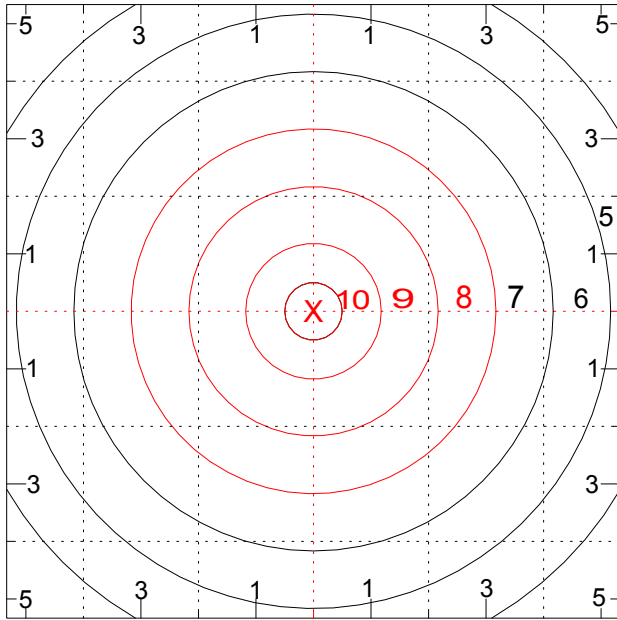

300 RAPID PRONE

RANGE/TOURNAMENT	RELAY/TARGET	DATE/TIME

LIGHT
12
9 3
6

DIRECTION

BRIGHT
DULL
DARK
VARIABLE

WIND
12
9 3
6

NONE
STEADY
GUSTING
FISHTAIL
SPEED

MIRAGE
SLOW
FLAT
BOIL

TEMP

SIGHT PICTURE

SLING

X	10	9	8	7	6	5	M	SCORE

AMMUNITION:

X	10	9	8	7	6	5	M	SCORE

	ZERO	DOPE	CORRECT
ELEVATION			
WINDAGE			

	ZERO	DOPE	CORRECT
ELEVATION			
WINDAGE			