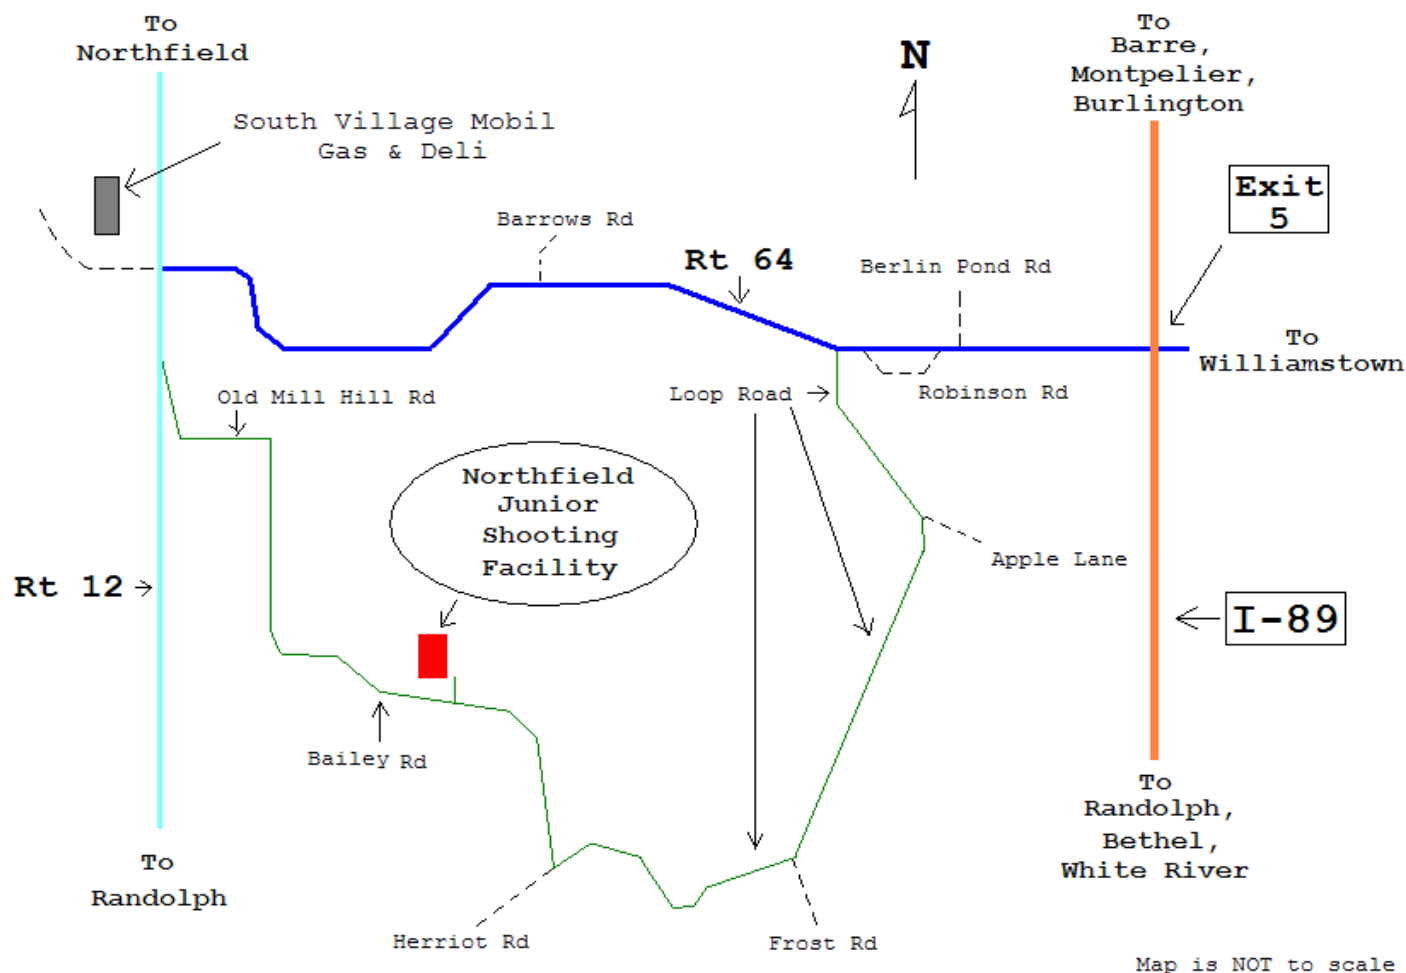

## From I-89 (All Times EXCEPT Mud Season – more dirt road)

- Proceed to **EXIT 5** on I-89; take **Rt. 64 West** towards Northfield for **0.7 miles**
- Turn **LEFT** onto **Loop Road**, stay on **Loop Road** for **1.9 miles** until it ends (it ends at the “Y” of **Herriot Road** and **Bailey Road**)
- Turn **RIGHT** onto **Bailey Rd**, proceed for **0.7 miles**
- Range will be on your **RIGHT**

## From I-89 (Mud Season – less dirt road)

- Proceed to **EXIT 5** on I-89; take **Rt. 64 West** (towards Northfield) for **2.6 miles**
- Turn **LEFT** onto **Rt. 12 South** (towards Randolph) for **0.25 miles**
- Follow directions **From Rt. 12** which follows below

## From Rt. 12 (least dirt road)

- If heading South on Rt. 12 take **SLIGHT LEFT** onto **Old Mill Hill Road**;  
if heading North on Rt. 12, take **SHARP RIGHT** onto **Old Mill Hill Road**
- Proceed until **Old Mill Hill Road** ends (**0.5 miles**)
- Take **SHARP RIGHT** onto **Bailey Road**, proceed for **1.0 miles**
- Range will be on your **LEFT**