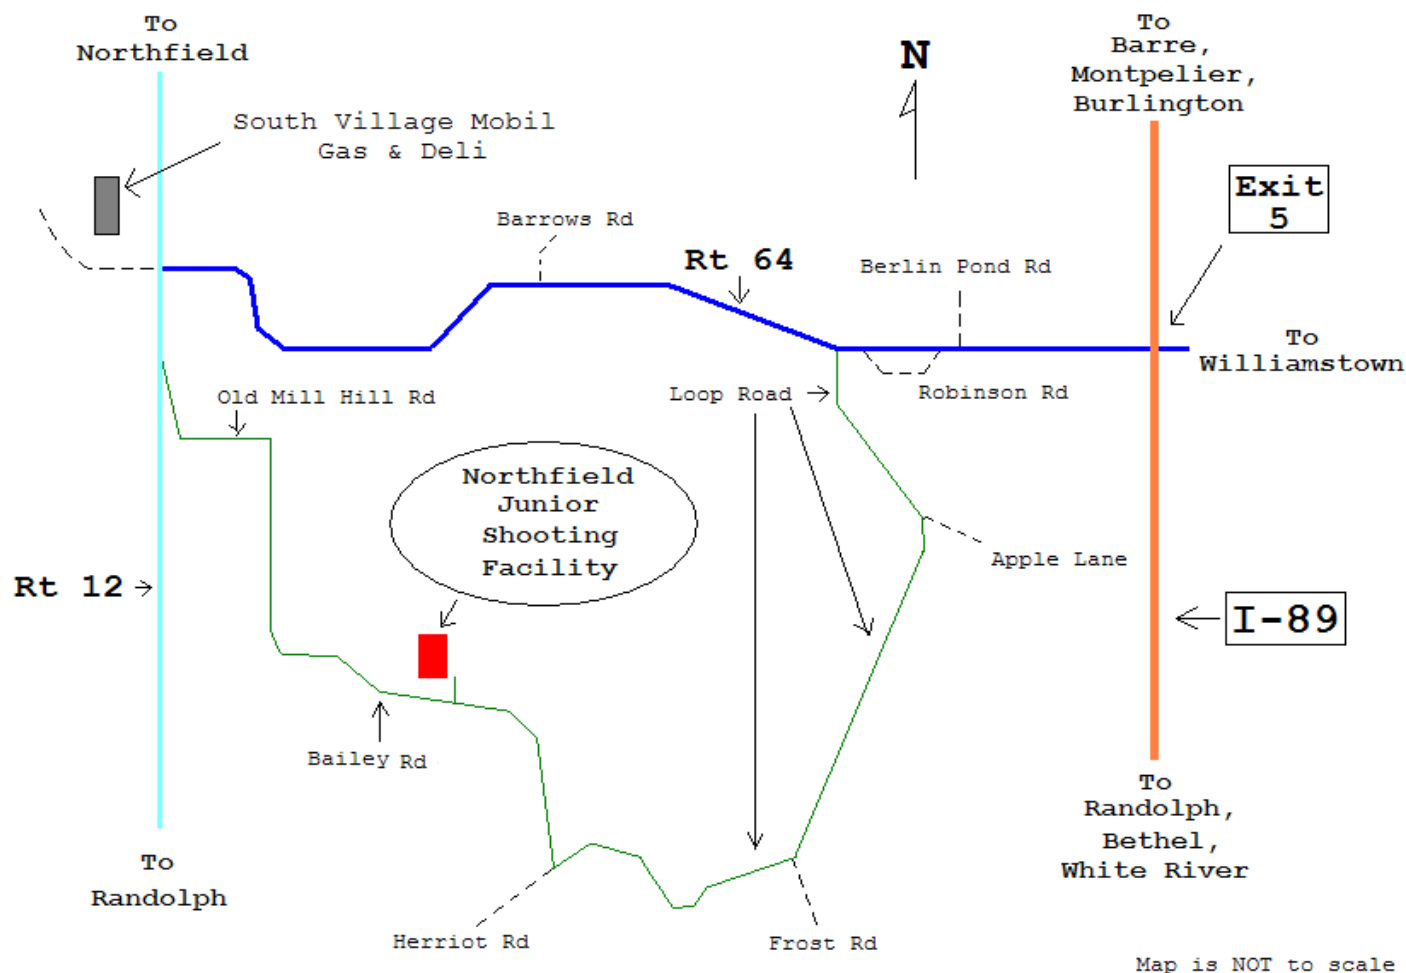

Northfield Junior Shooting Facility

From I-89 (All Times EXCEPT Mud Season – more dirt road)

- Proceed to **EXIT 5** on I-89; take **Rt. 64 West** towards Northfield for **0.7 miles**
- Turn **LEFT** onto **Loop Road**, stay on **Loop Road** for **1.9 miles** until it ends (it ends at the “Y” of **Herriot Road** and **Bailey Road**)
- Turn **RIGHT** onto **Bailey Rd**, proceed for **0.7 miles**
- Range will be on your **RIGHT**

From I-89 (Mud Season – less dirt road)

- Proceed to **EXIT 5** on I-89; take **Rt. 64 West** (towards Northfield) for **2.6 miles**
- Turn **LEFT** onto **Rt. 12 South** (towards Randolph) for **0.25 miles**
- Follow directions **From Rt. 12** which follows below

From Rt. 12 (least dirt road)

- If heading South on Rt. 12 take **SLIGHT LEFT** onto **Old Mill Hill Road**;
if heading North on Rt. 12, take **SHARP RIGHT** onto **Old Mill Hill Road**
- Proceed until **Old Mill Hill Road** ends (**0.5 miles**)
- Take **SHARP RIGHT** onto **Bailey Road**, proceed for **1.0 miles**
- Range will be on your **LEFT**